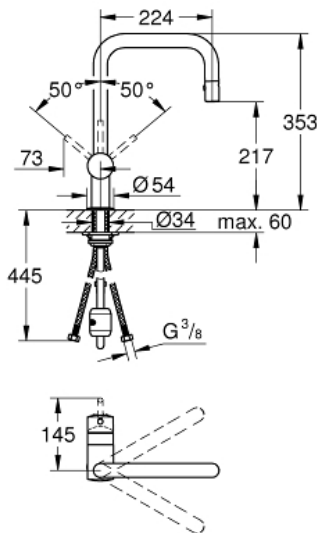

MINTA  
Single-lever sink mixer 1/2"  
MODEL # 32322000

Pure Freude  
an Wasser

**Product Description:**  
MINTA  
Single-lever sink mixer 1/2"

**Standard Specification:**  
monobloc installation  
GROHE StarLight finish  
GROHE SilkMove 46 mm ceramic cartridge  
flow strainer  
pull-out laminar spray  
diverter: laminar spray/SpeedClean shower jet  
automatic return to laminar spray  
adjustable flow rate limiter  
swivel tubular spout, integrated non-return valve  
protected against backflow  
flexible connection hoses  
rapid installation system